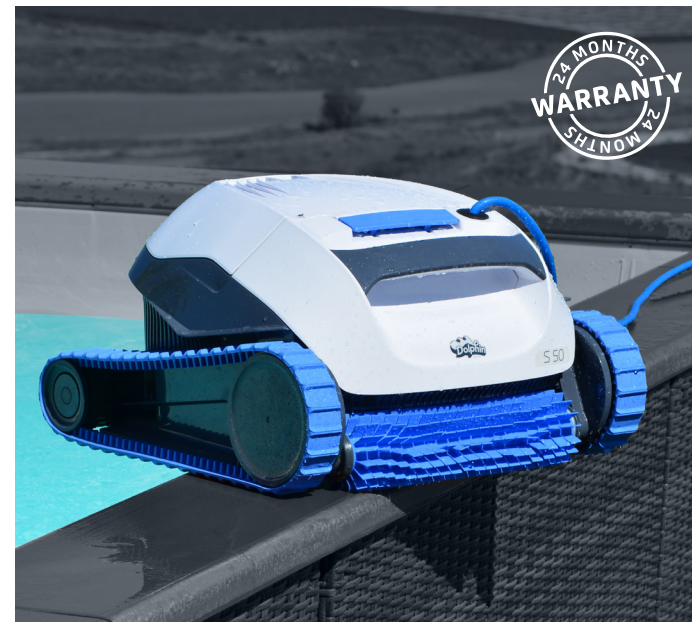

S Series

Enjoy an easy and relaxing pool cleaning experience

S 50

Dolphin S50 is the introductory robot by Maytronics – bringing you all the benefits of more than 30 years of experience in robotic pool cleaning. All swim, no work. That's the life for you – with the Dolphin S50 robotic pool cleaner.

S 100

The Dolphin S 100 is a lightweight and compact robot that is ideal for all types of small pools. It effectively cleans the walls and floor in the shortest amount of time, so you can be back in the water enjoying yourself.

Light weight - Easy to lift and handle

Floor and walls cleaning

Ideal Pool Length	Up to 10m
Cleaning Options	Standard
Cleaning Cycle	2 hours
Filtration	Easy-clean net basket
Caddy	No

S 200

Experience superior Dolphin S200 pool cleaning, with this basic robot. With its ultra-light weight and quick water release, Dolphin S200 is super-easy to handle. Choose between two filtration options to capture rough debris or fine dirt. And the dual active brushing action and PowerStream Mobility System ensure efficient pool coverage, with extra-thorough scrubbing on all surfaces - leaving the floor, walls and waterline spotlessly clean.

S 300i

Advance to a new pool cleaning experience with this top-of-the-line robot that brings even more ease and freedom to the advanced capabilities of Dolphin S robots. Control your Dolphin S300i through the multi-function power supply or use the MyDolphin™ app on your smartphone or tablet to set up cleaning programs and control the robot remotely, including manual navigation. The blinking LED on the robot indicates the active mode.